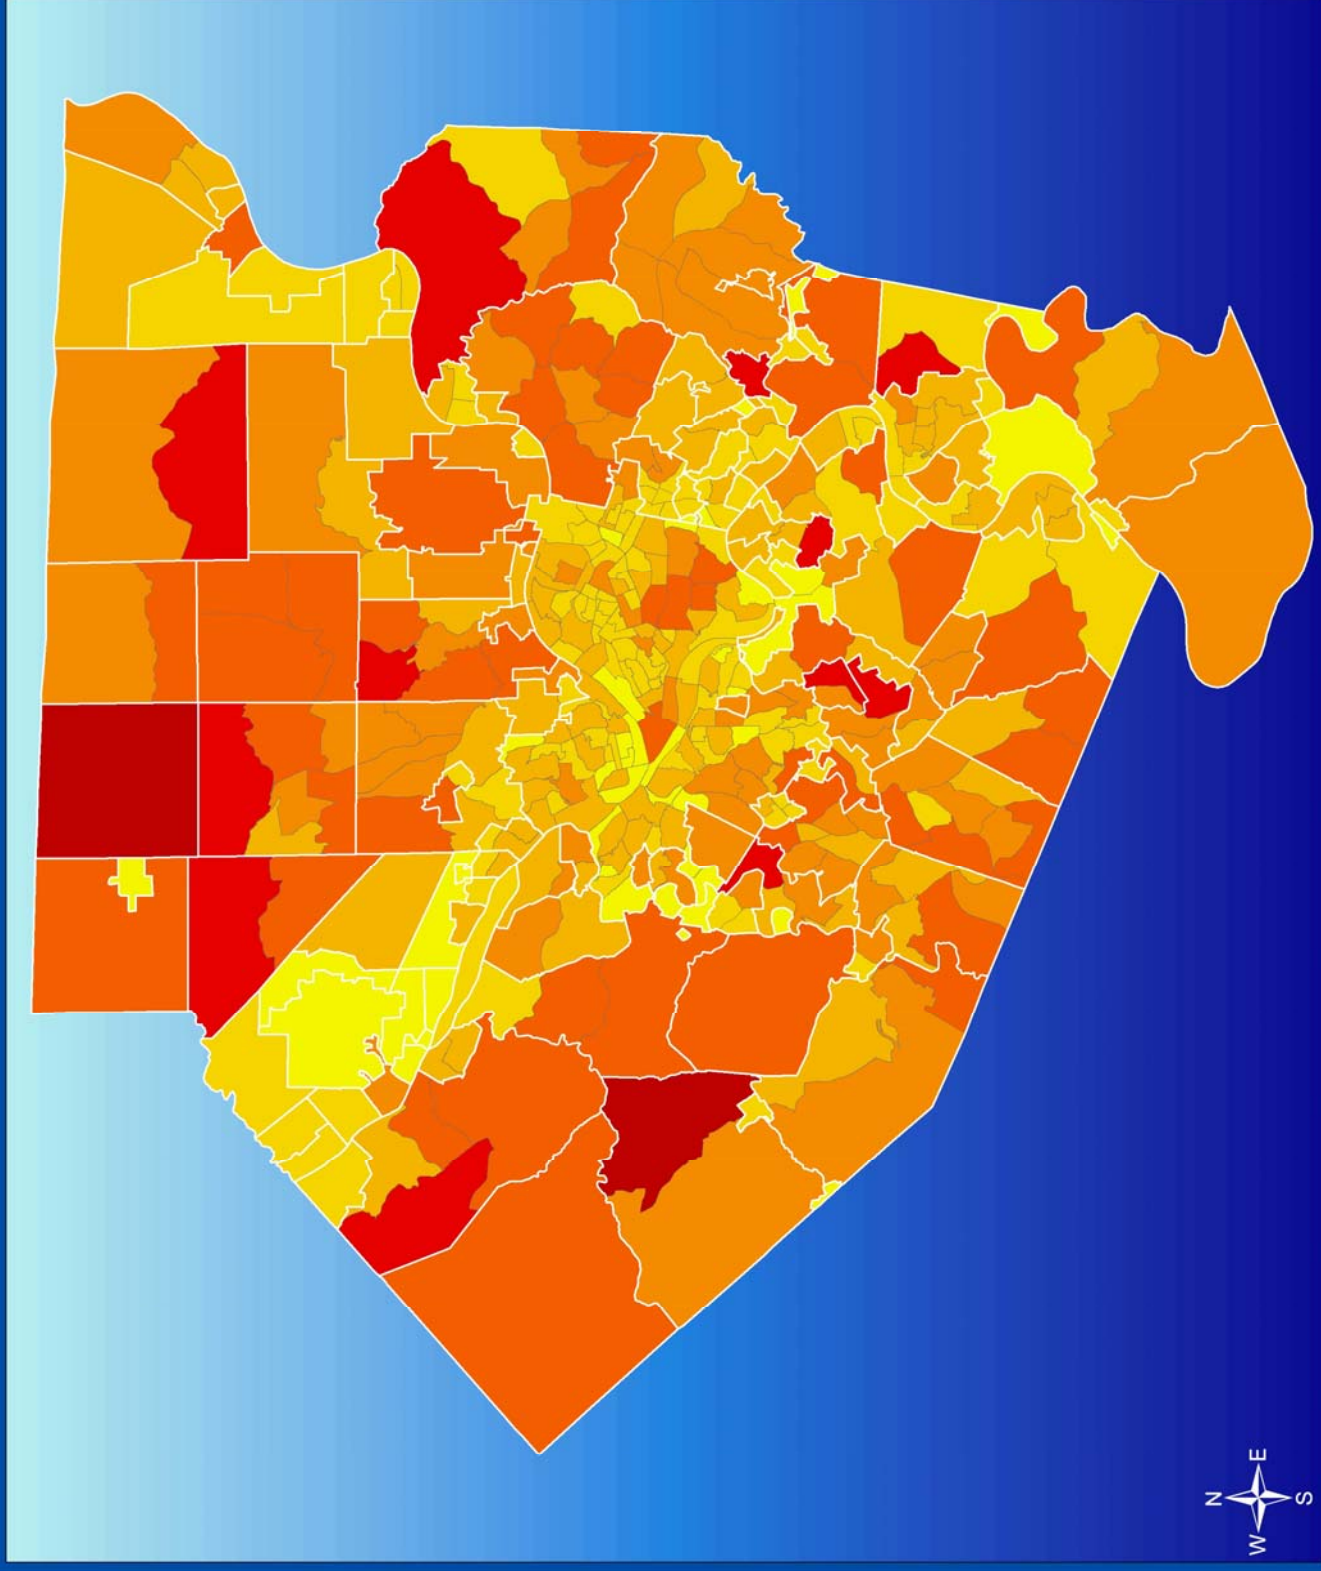

Allegheny County Census Tracts

Chief Executive Dan Onorato

Legend

Census Tracts

Municipalities

Low Mod Income Percentage by Census Tract

Chief Executive Dan Onorato

Legend

Municipal Boundaries

Census 2000

Percent by Tract

9.10 - 10.00
10.01 - 20.00
20.01 - 30.00
30.01 - 40.00
40.01 - 51.00
51.01 - 60.00
60.01 - 70.00
70.01 - 80.00
80.01 - 90.00
90.01 - 100.00

Allegheny County Total Population by Census Tract

Chief Executive Dan Onorato

Legend

- Municipal Boundaries

Census 2000

Population by Tract

31 - 1229
1230 - 2427
2428 - 3625
3626 - 4822
4823 - 6020
6021 - 7218
7219 - 8416