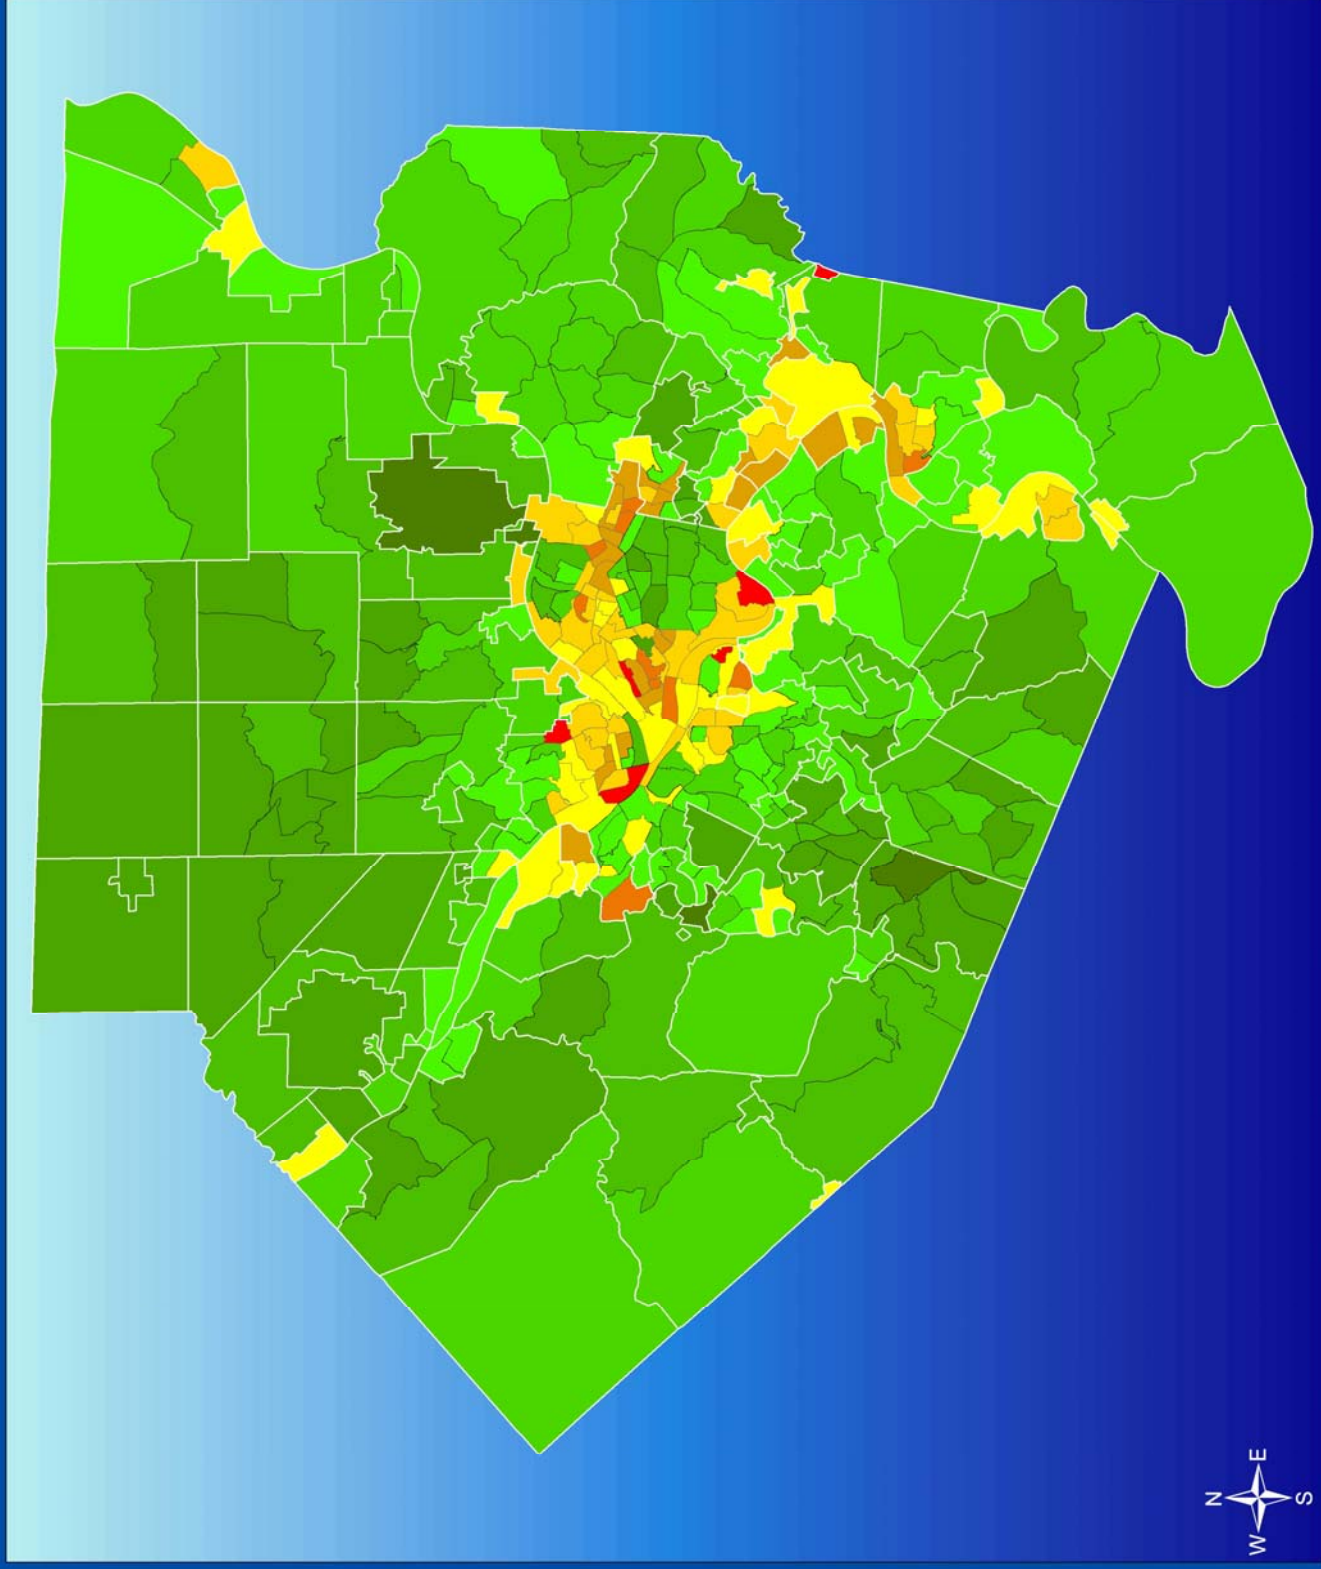

Allegheny County Census Tracts

Chief Executive Dan Onorato

Legend

Census Tracts

Municipalities

Low Mod Income Percentage by Census Tract

Chief Executive Dan Onorato

Legend

Municipal Boundaries

Census 2000

Percent by Tract

9.10 - 10.00
10.01 - 20.00
20.01 - 30.00
30.01 - 40.00
40.01 - 51.00
51.01 - 60.00
60.01 - 70.00
70.01 - 80.00
80.01 - 90.00
90.01 - 100.00

Allegheny County Total Population by Census Tract

Chief Executive Dan Onorato

Legend

- Municipal Boundaries

Census 2000

Population by Tract

31 - 1229
1230 - 2427
2428 - 3625
3626 - 4822
4823 - 6020
6021 - 7218
7219 - 8416