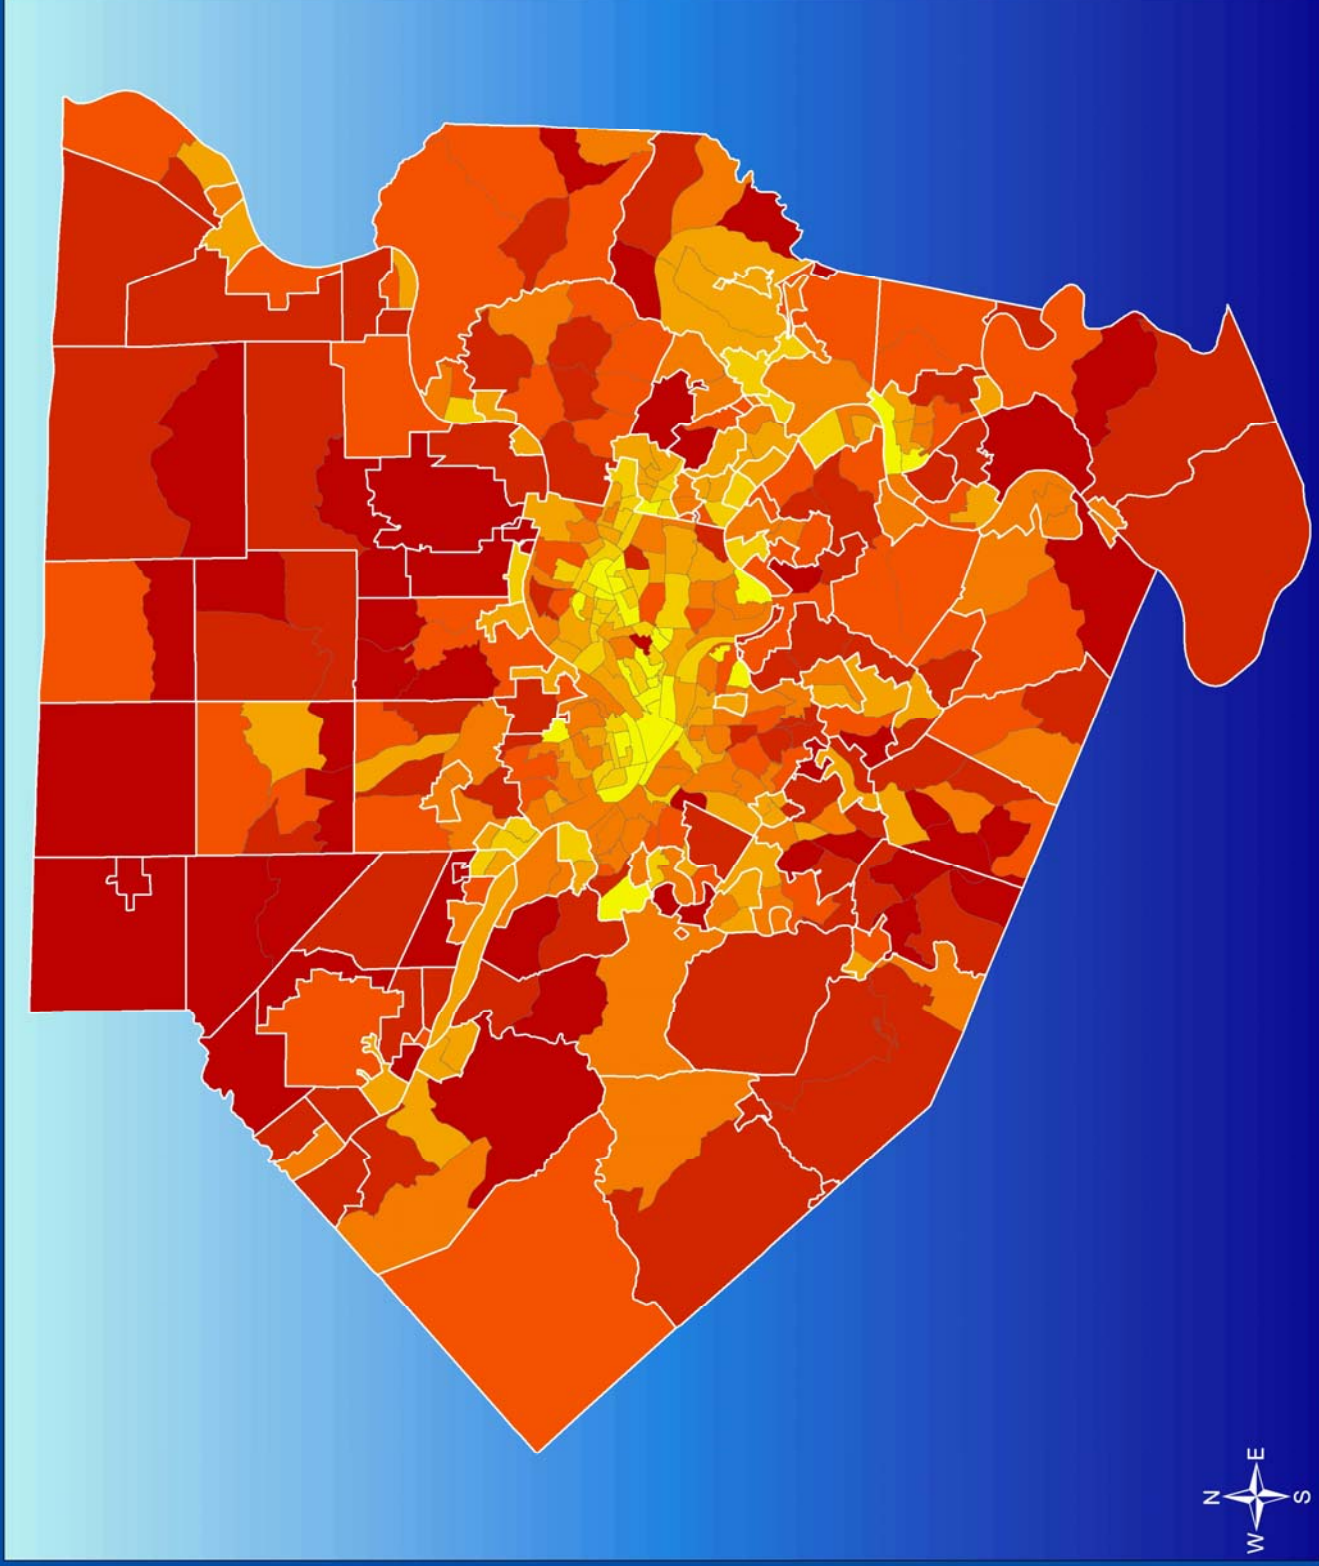

Allegheny County Percentage Owner Occupied Housing Units by Tract

Chief Executive Dan Onorato

Allegheny County Percentage Renter Occupied Housing Units by Tract

Chief Executive Dan Onorato

Legend

- Municipal Boundaries

Census 2000

Percent by Tract

0.00 - 9.07
9.08 - 18.18
18.19 - 28.88
28.89 - 40.60
40.61 - 54.24
54.25 - 72.81
72.82 - 100.00