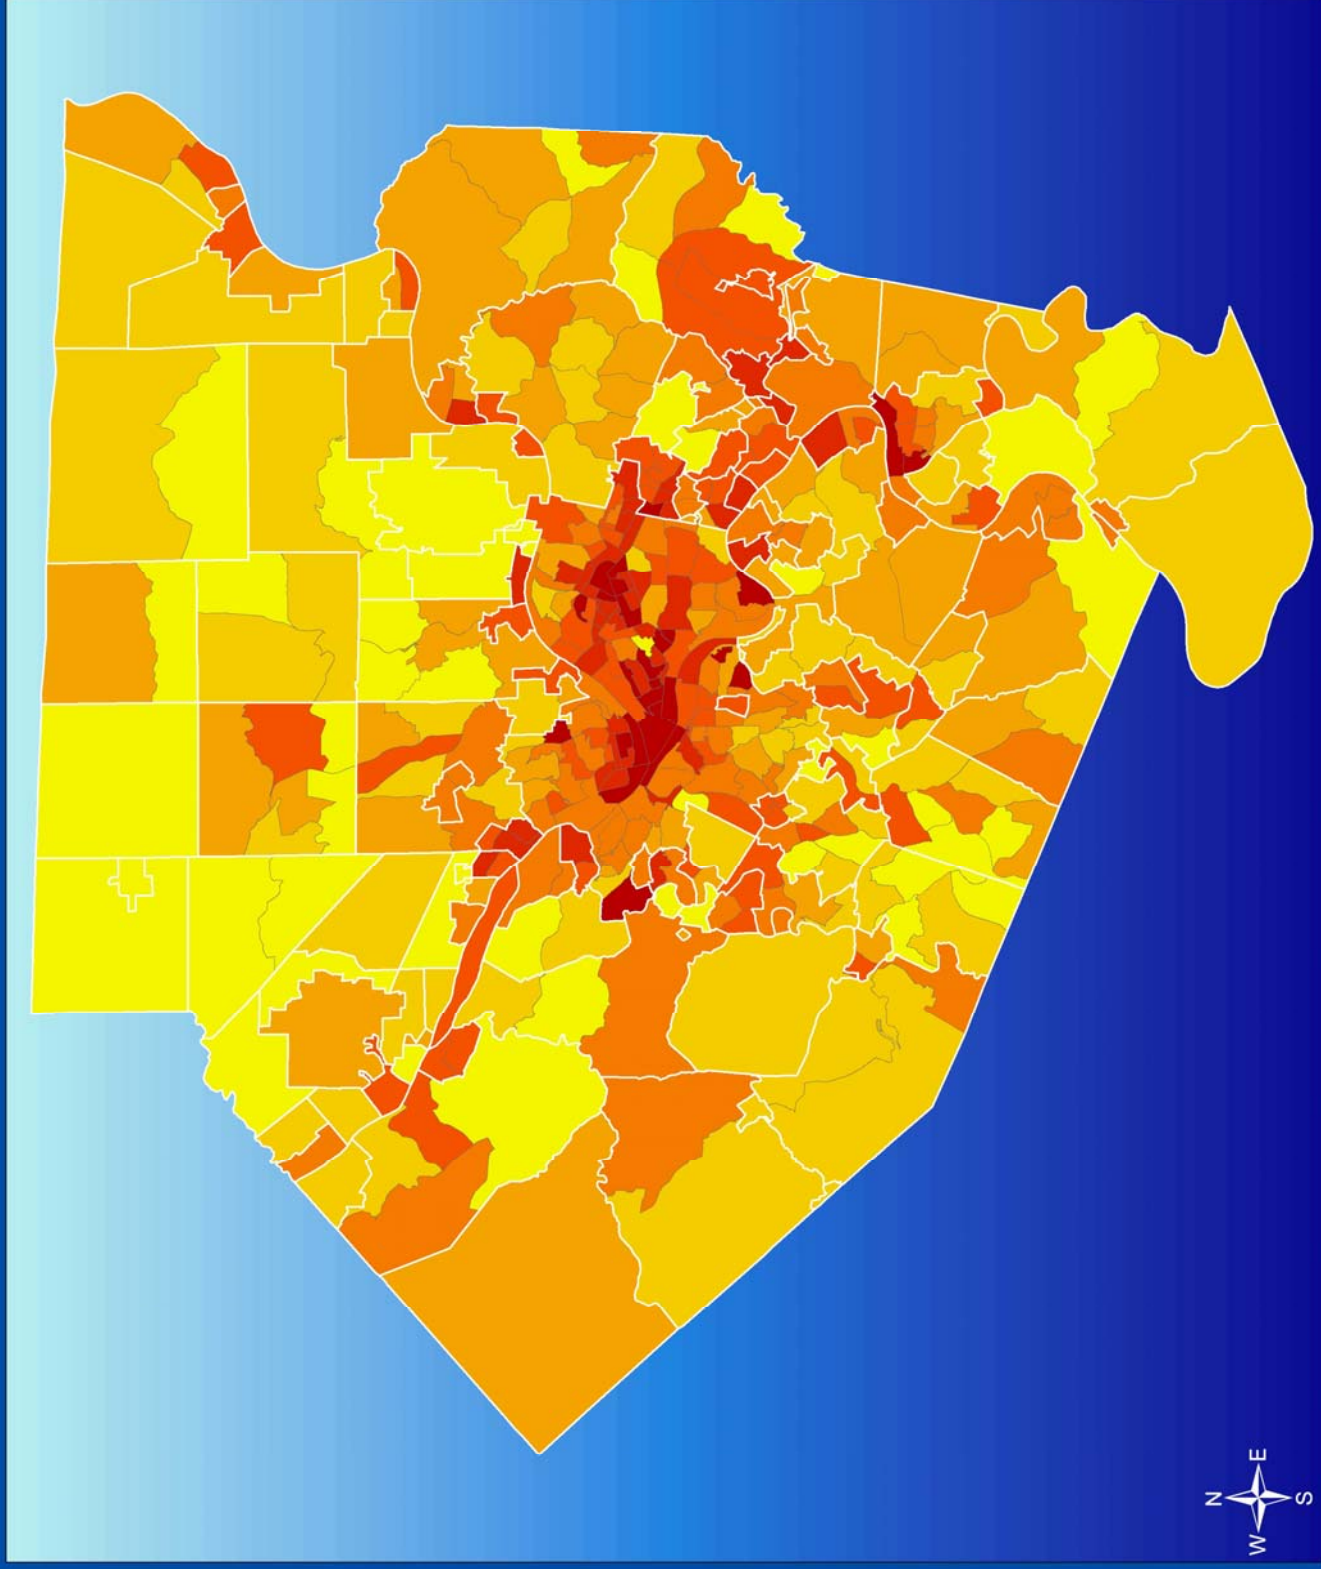

Allegheny County Percentage Owner Occupied Housing Units by Tract

Chief Executive Dan Onorato

Allegheny County Percentage Renter Occupied Housing Units by Tract

Chief Executive Dan Onorato

Legend

- Municipal Boundaries

Census 2000

Percent by Tract

0.00 - 9.07
9.08 - 18.18
18.19 - 28.88
28.89 - 40.60
40.61 - 54.24
54.25 - 72.81
72.82 - 100.00